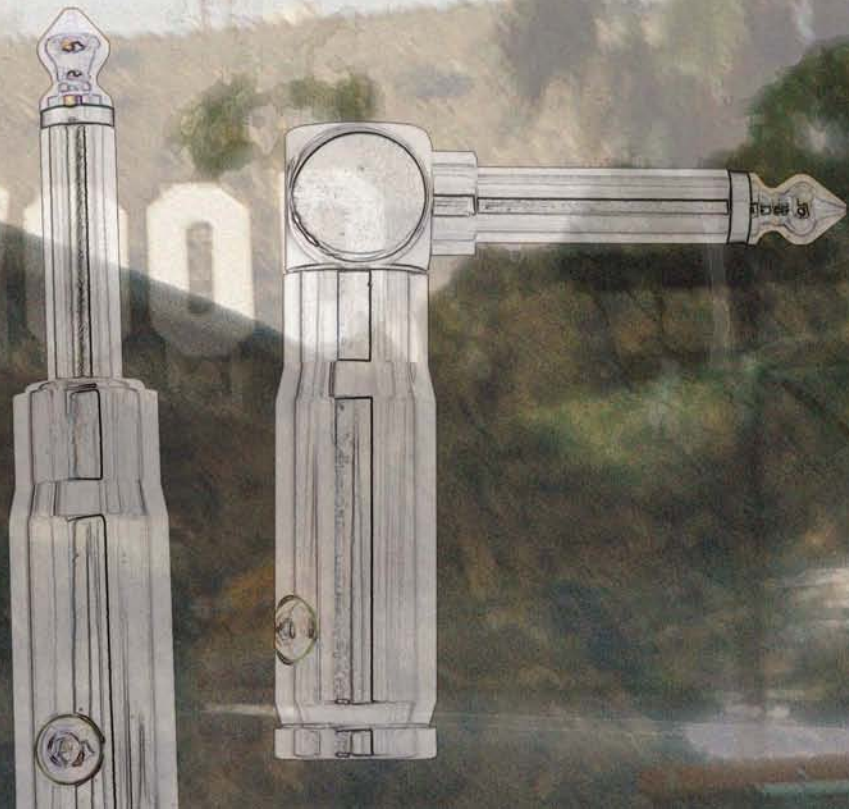

BULLET CABLE, CORE X2
AND OTHER CORE ONE BRANDS
ARE AVAILABLE
CONTACT:

INFO@
COREONEPRODUCT.COM
3545 LOMITA BLVD. SUITE E
TORRANCE, CA 90505
(310) 539-1692

©2008
CORE ONE CREATIVE, INC

DRIVEN TO CREATE CABLES THAT PRODUCE CUSTOM VOICED SOUND AND FEATURE UNIQUE CONNECTORS AND STYLE, CORE ONE CREATIVE BEGAN MAKING BULLET CABLE PRODUCTS IN EARLY 2003. EXPANDING ON ENGINEERING ADVANCEMENTS, CORE X2 PROFESSIONAL PERFORMANCE CABLES FOLLOWED IN LATE 2004.

NOTABLY, IT WAS THE THICK RETRO COIL CABLE WITH .44 MM CONNECTORS THAT CAUGHT THE ATTENTION OF ARTISTS. WITH CUSTOM-ENGINEERED COAX CABLES THAT ACHIEVE A BROAD RANGE OF HIGHS AND LOWS THE CURLY CORDS BEGAN APPEARING IN MUSIC VIDEOS, ON RECORDINGS, AND AS AN ACCESSORY TO HIGH-POWERED PLAYERS IN CLUBS AND IN SHOWS. TOP BANDS SEARCHING FOR PROFESSIONAL-QUALITY SOUND AND DEPENDABILITY FOR THE STUDIO AND STAGE HAVE BEEN INCREASING THE ROSTER AS CORE ONE CREATIVE CUSTOMERS.

CORE ONE CREATIVE IS NOW EXPANDING THE CONNECTOR AND CABLE MARKET WITH A NEW RANGE OF POSSIBILITIES. BUILT WITH ADVANCED TECHNOLOGY AND DESIGNED LIKE NONE OTHER, THE BULLET CABLE PRODUCTS THAT FOLLOW ARE THE HIGHEST-LEVEL PERFORMANCE ACCESSORIES OF THEIR KIND.