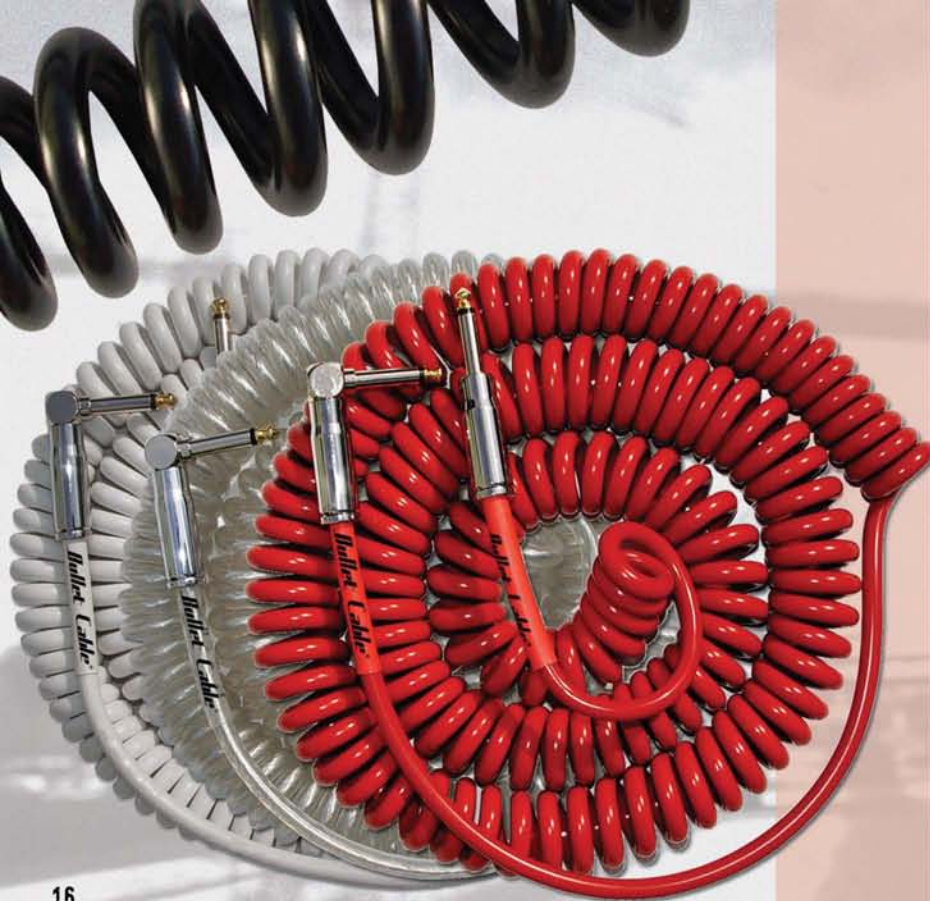

BC-25CCW
BC-25CCC
BC-25CCR
BULLET CABLE COILS