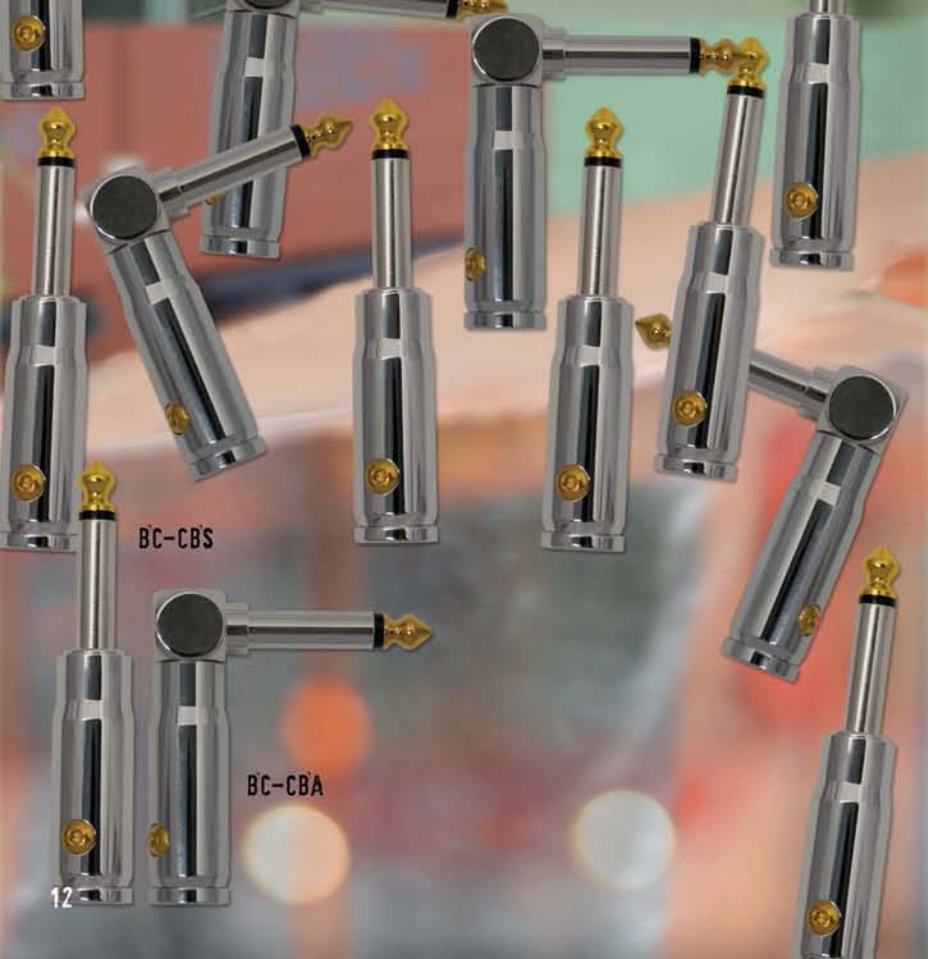

BC-CBS

BC-CBA