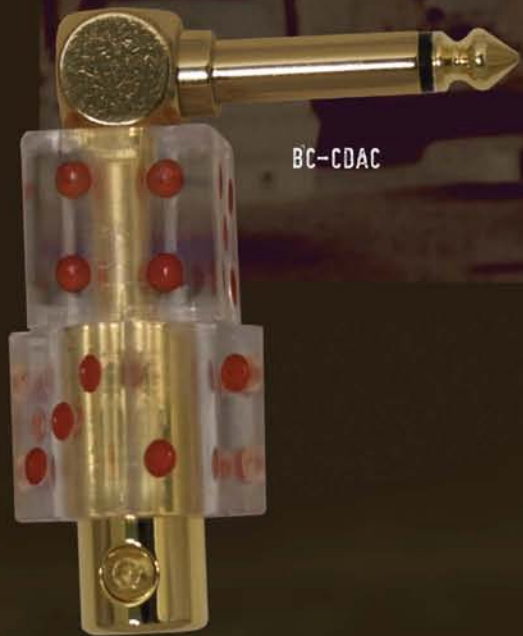

BC-CCA

BC-CSKSB

**24K GOLD-PLATED HEX GROUNDING SCREW
FOR EASE OF USE AND PRESET DEPTH FOR
A PERFECT CONNECTION EACH TIME.
WORKS WITH CORE X2 DIY CABLE**

BC-CGAR

BC-CGS
BC-CGA

BC-CDAC

BC-CDSC

BC-CDAR