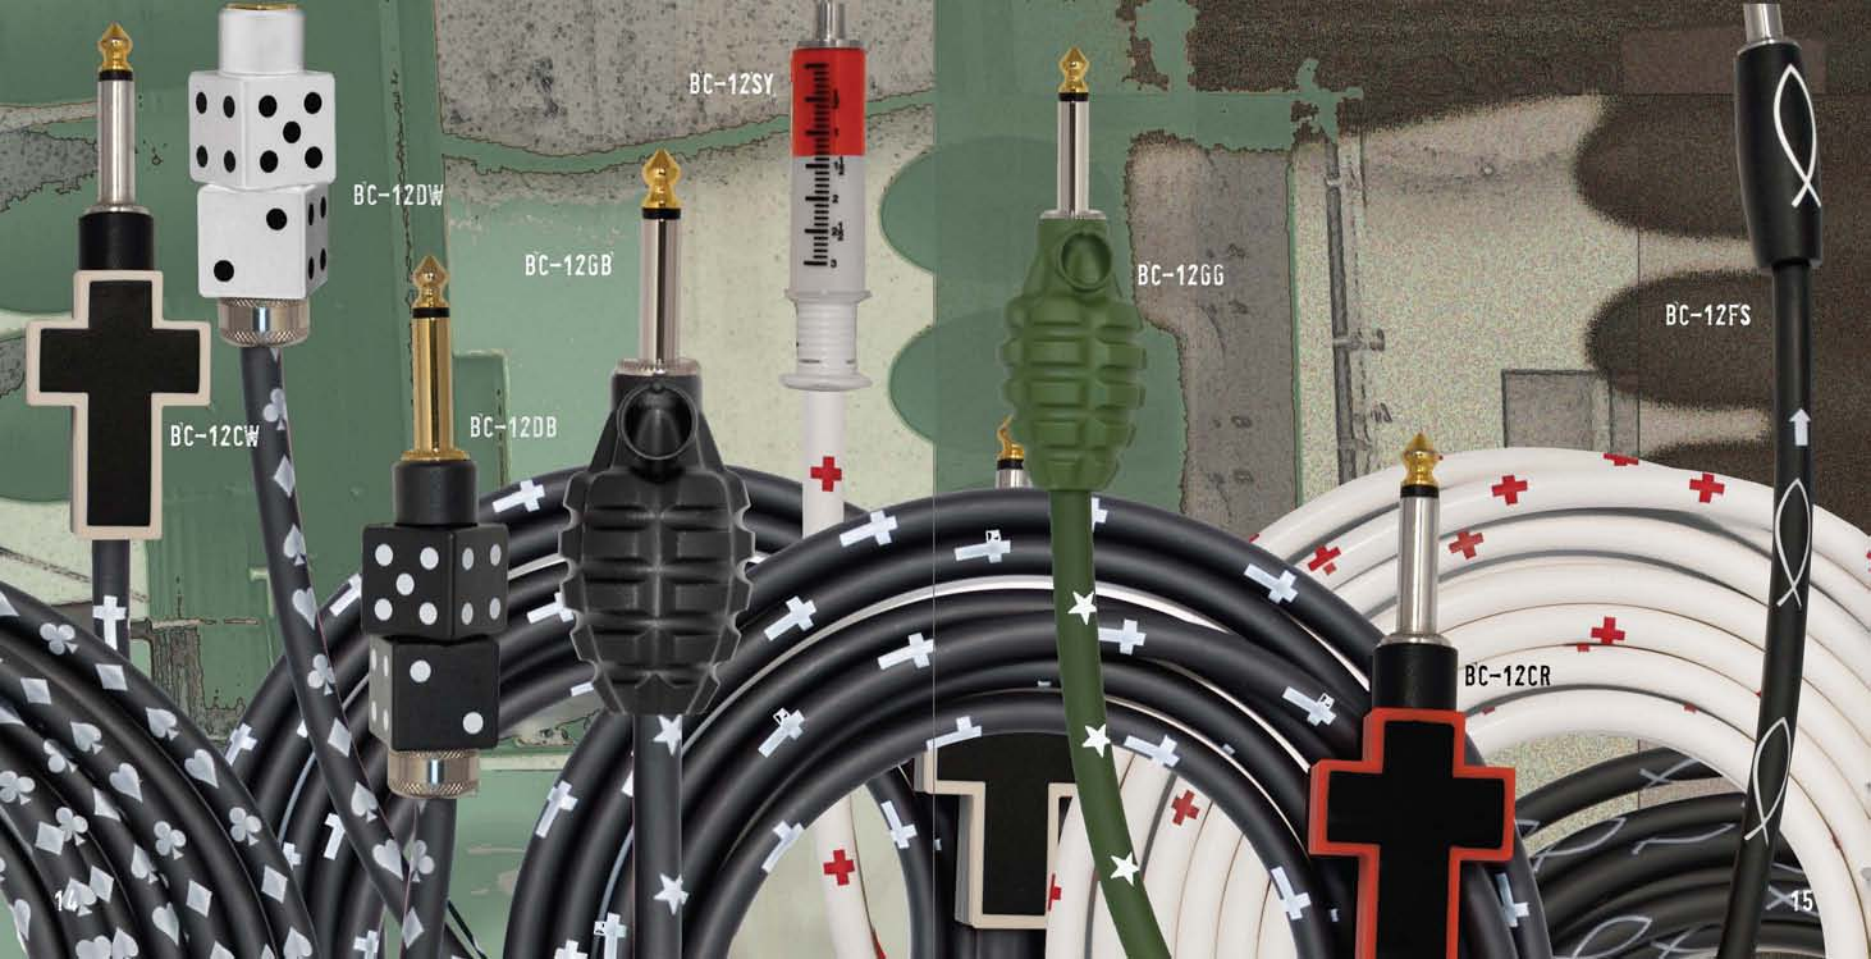

BC-12SY

BC-12DW

BC-12GB

BC-12GG

BC-12FS