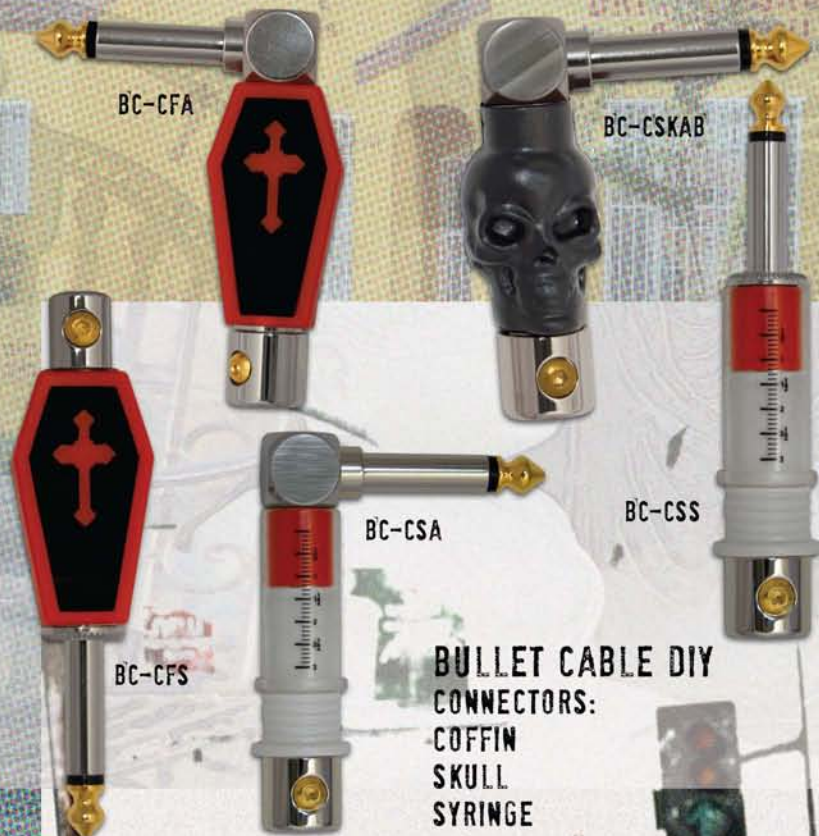

BC-CFA

BC-CSKAB

BC-CSA

BC-CSS

BC-CFS

**BULLET CABLE DIY
CONNECTORS:
COFFIN
SKULL
SYRINGE**