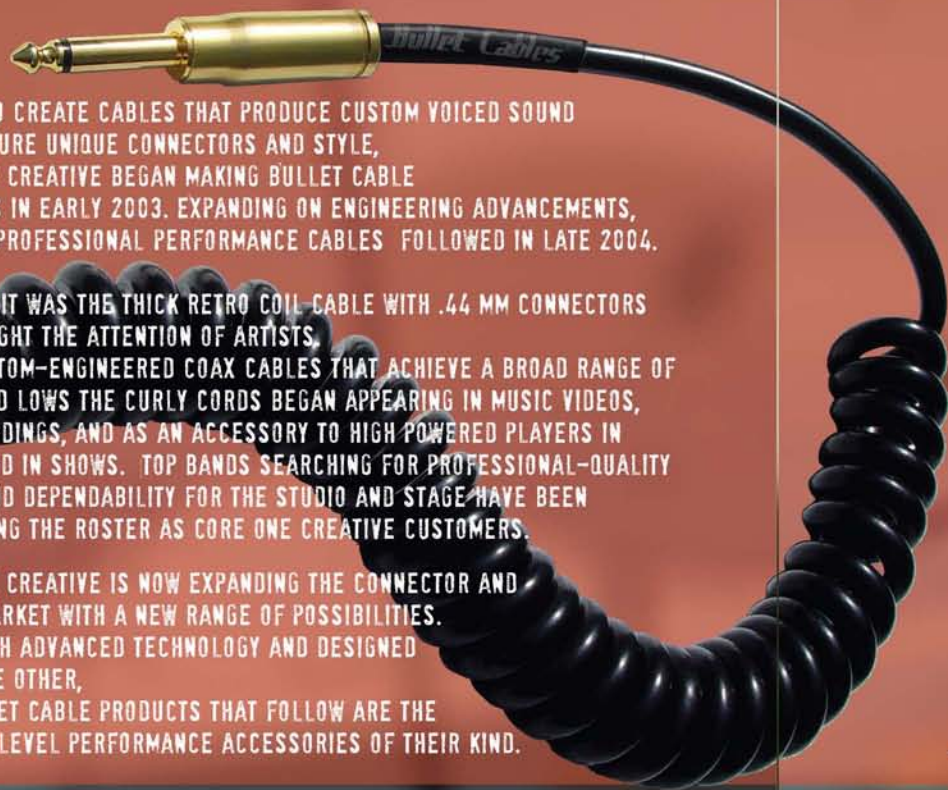

DRIVEN TO CREATE CABLES THAT PRODUCE CUSTOM VOICED SOUND AND FEATURE UNIQUE CONNECTORS AND STYLE, CORE ONE CREATIVE BEGAN MAKING BULLET CABLE PRODUCTS IN EARLY 2003. EXPANDING ON ENGINEERING ADVANCEMENTS, CORE X2 PROFESSIONAL PERFORMANCE CABLES FOLLOWED IN LATE 2004.

NOTABLY, IT WAS THE THICK RETRO COIL CABLE WITH .44 MM CONNECTORS THAT CAUGHT THE ATTENTION OF ARTISTS. WITH CUSTOM-ENGINEERED COAX CABLES THAT ACHIEVE A BROAD RANGE OF HIGHS AND LOWS THE CURLY CORDS BEGAN APPEARING IN MUSIC VIDEOS, ON RECORDINGS, AND AS AN ACCESSORY TO HIGH-POWERED PLAYERS IN CLUBS AND IN SHOWS. TOP BANDS SEARCHING FOR PROFESSIONAL-QUALITY SOUND AND DEPENDABILITY FOR THE STUDIO AND STAGE HAVE BEEN INCREASING THE ROSTER AS CORE ONE CREATIVE CUSTOMERS.

CORE ONE CREATIVE IS NOW EXPANDING THE CONNECTOR AND CABLE MARKET WITH A NEW RANGE OF POSSIBILITIES. BUILT WITH ADVANCED TECHNOLOGY AND DESIGNED LIKE NONE OTHER, THE BULLET CABLE PRODUCTS THAT FOLLOW ARE THE HIGHEST-LEVEL PERFORMANCE ACCESSORIES OF THEIR KIND.