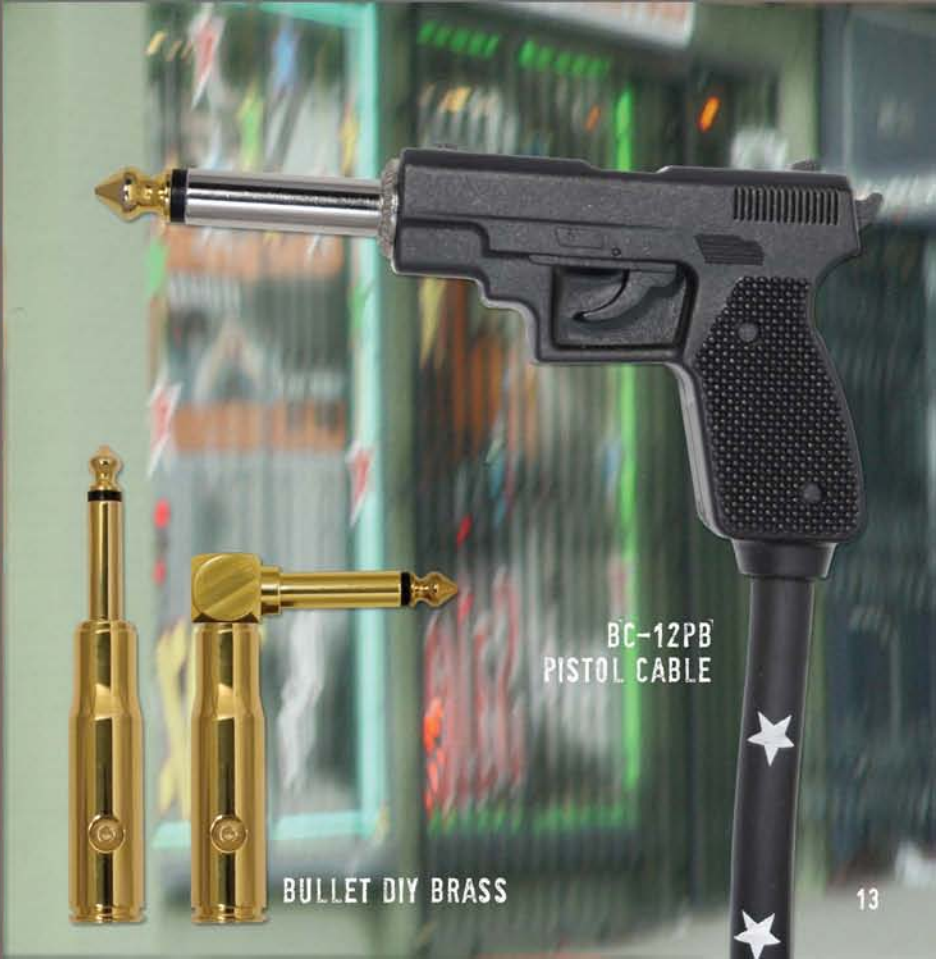

BC-12PB
PISTOL CABLE

BULLET DIY BRASS